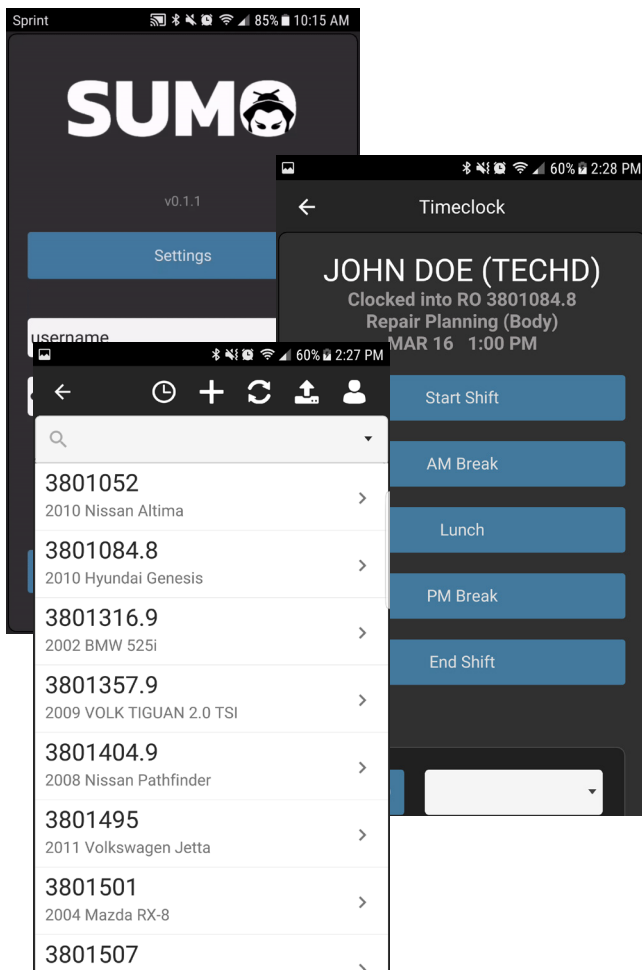

# SUMMO

- Summit Mobile
- Move / Manage / Media
- From any Device

SUMMITCRS

[www.summitcrs.com](http://www.summitcrs.com)  
208.947.1738

# SUMO

Need a big time solution to squashing your competition and improving productivity? SUMO reduces hardware costs by integrating with remote devices, with cross platform capabilities. Compatible with Android, IOS and Windows, SUMO is changing the way shops are able to communicate real-time with Summit. This new app gives your employees access to drive productivity in the palm of their hands.

## SUMO - Summit Mobile:

- Vehicle Status
- Clock into vehicle / timeclock
- Easy vehicle check-in
- See RO list (Open)
- See technicians' status
- Send images for different RO's
- Move vehicles through departments