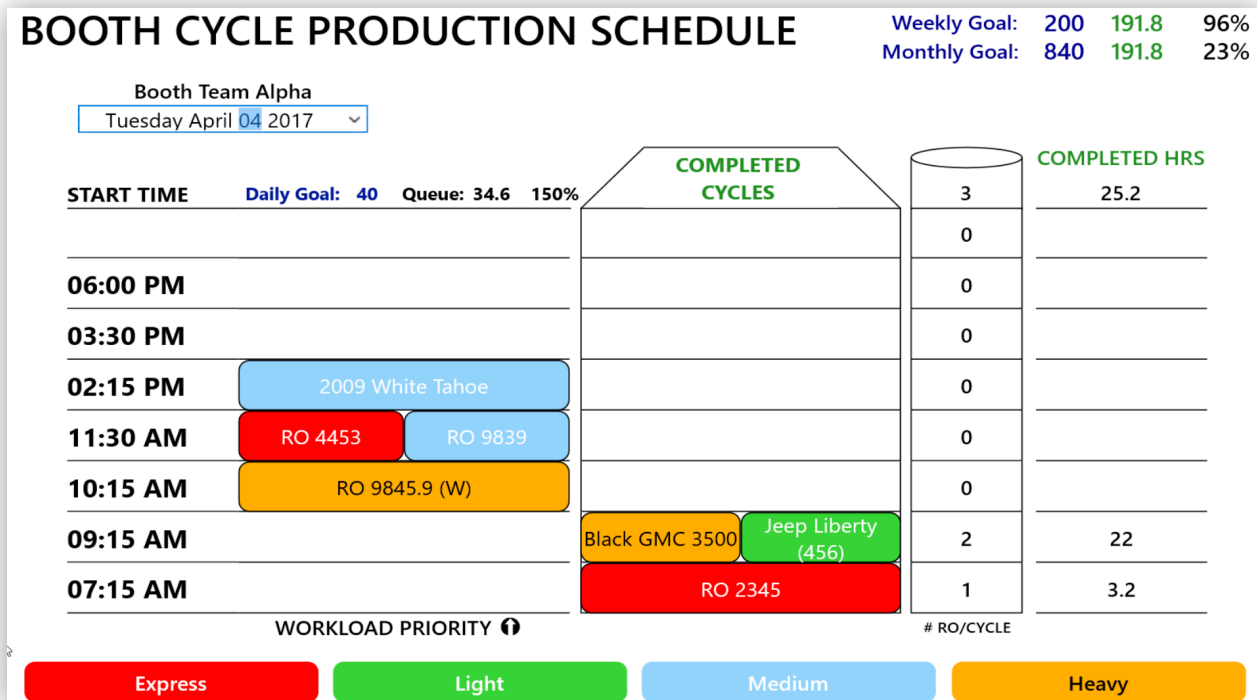

BoothPro

Booth Cycle Production Scheduling

BoothPro is an easy-to-use scheduling tool designed to improve paint booth utilization by maximizing the number of jobs in each booth cycle. By scheduling your paint jobs daily, you will maximize your paint booth throughput. Arrange your schedule with an intuitive drag-and-drop system to prioritize jobs in a way that maximizes your daily throughput.

- Understand your workload with an easy-to-read color-coded interface
- Track daily, weekly and monthly goals
- Schedule by paint booth cycles
- Improve team awareness
- Prioritize jobs

Free Upgrades - Month to Month - Cancel Anytime